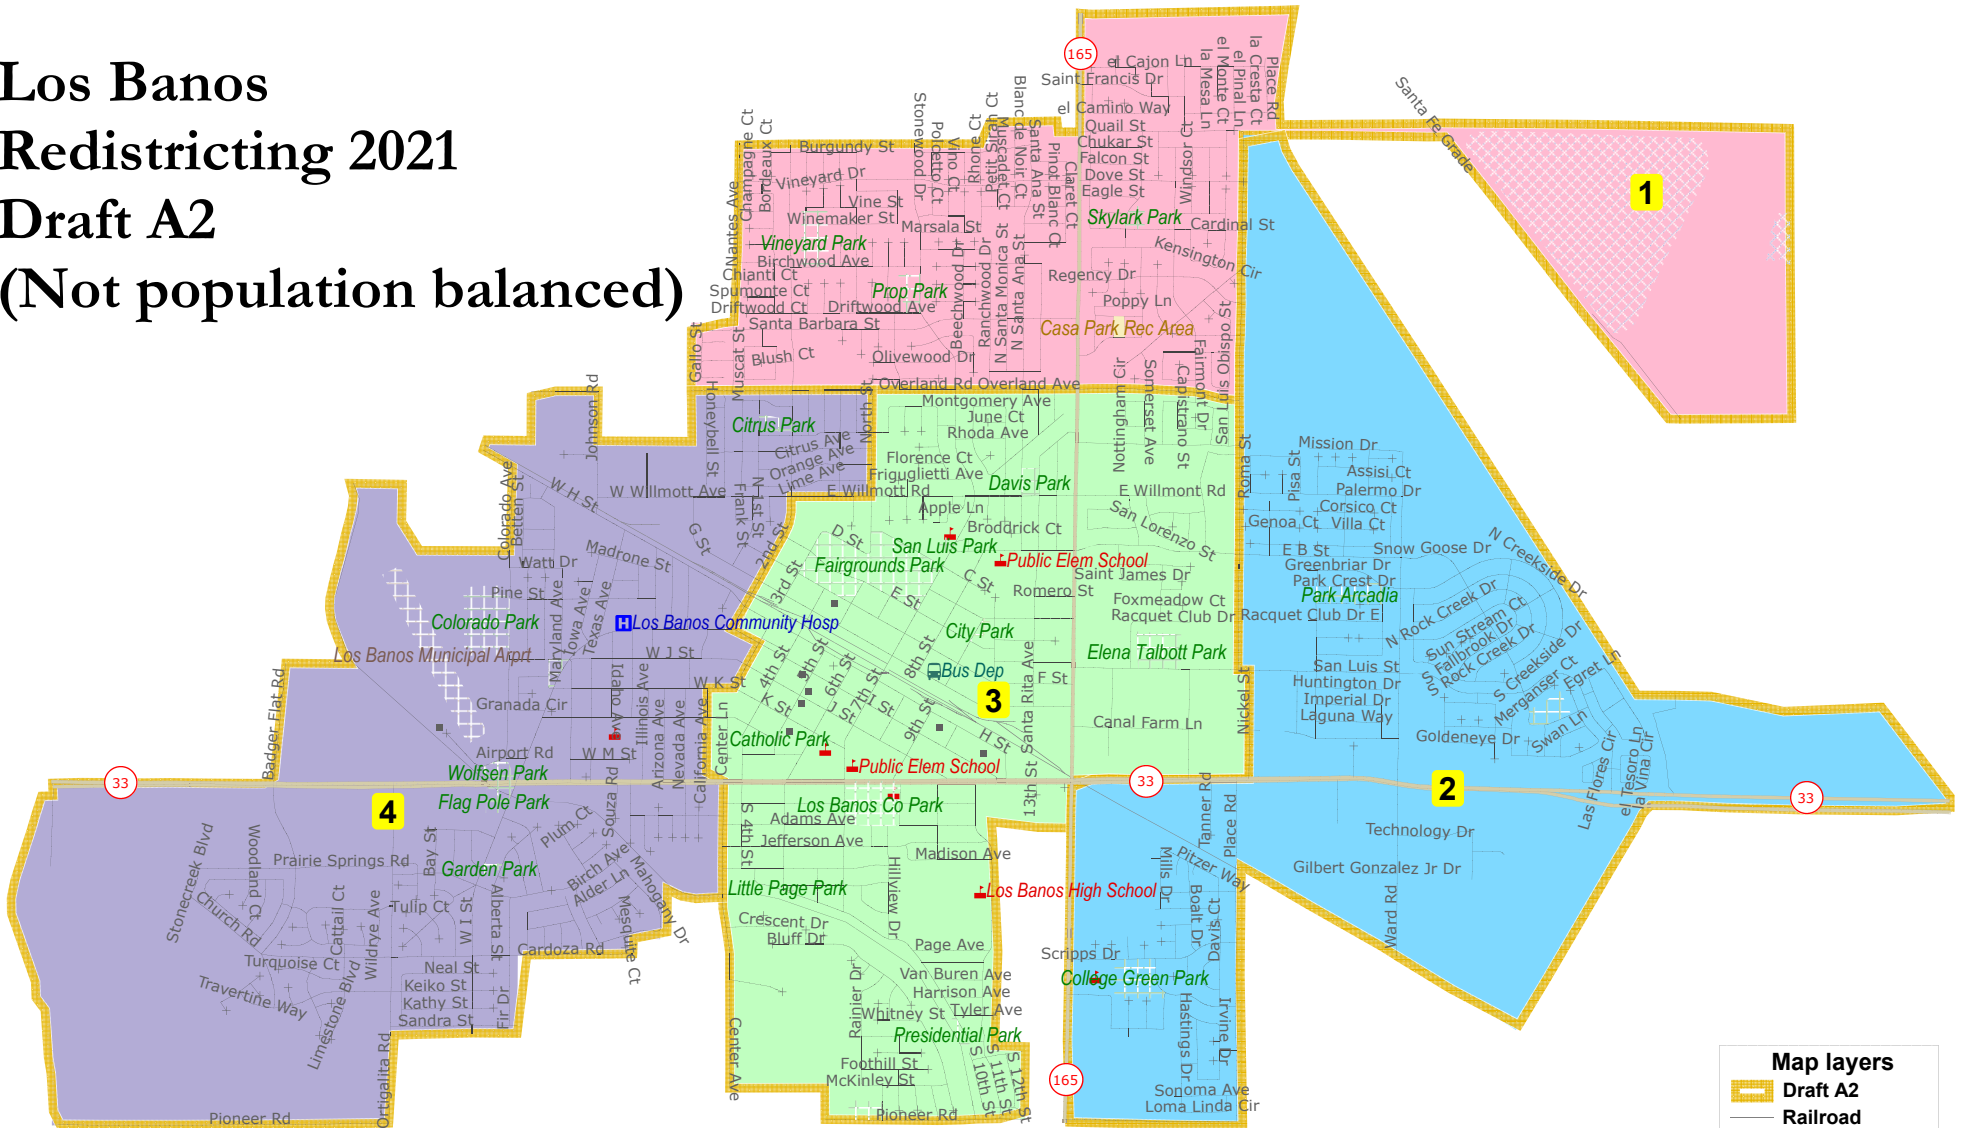

# Los Banos Redistricting 2021 Draft A2 (Not population balanced)

**Map layers**

- Draft A2
- Railroad
- Streets
- Landmark Point
- Landmark Area
- Water Area